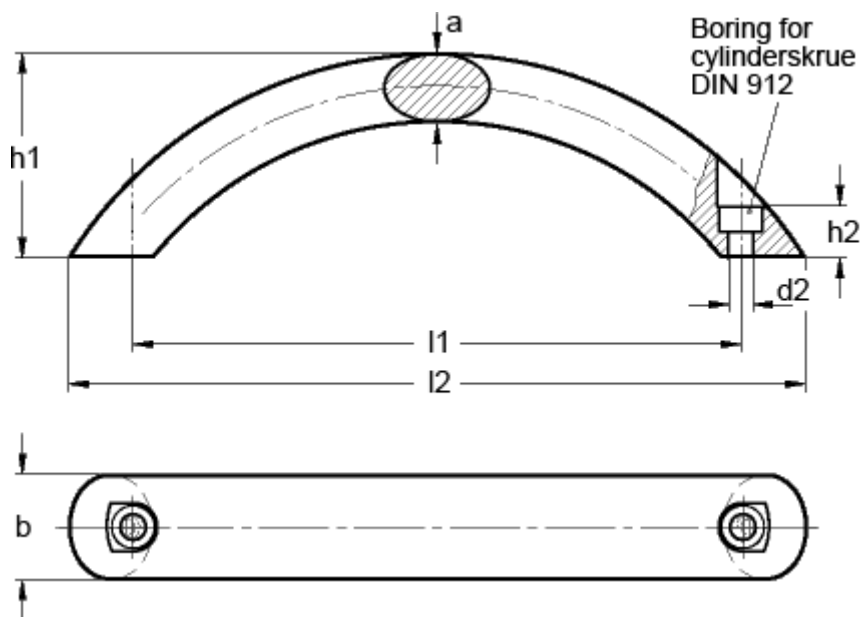

Article number: 20085365

Description: E+G Arch handle GN 565.4-20-192-B-BL

## Measures

a	= 13
b	= 20
d2	= 5.3
h1	= 51
h2	= 10
l1	= 192
l2 approx.	= 221
t min	= 8.5